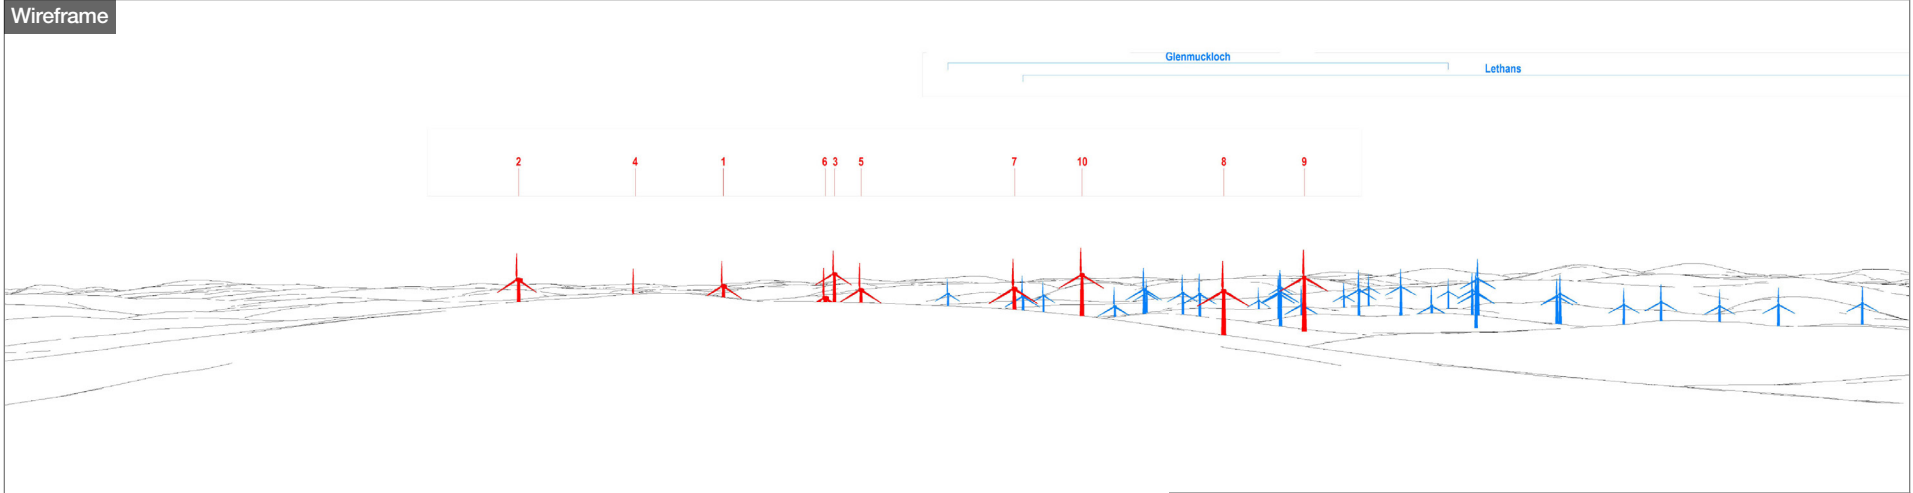

# VIEW FROM: Cairn Table Hill

Photomontage

Wireframe

KEY: Proposed Lethans Wind Farm Extension      Consented Lethans Wind Farm and Glenmuckloch Wind Farm