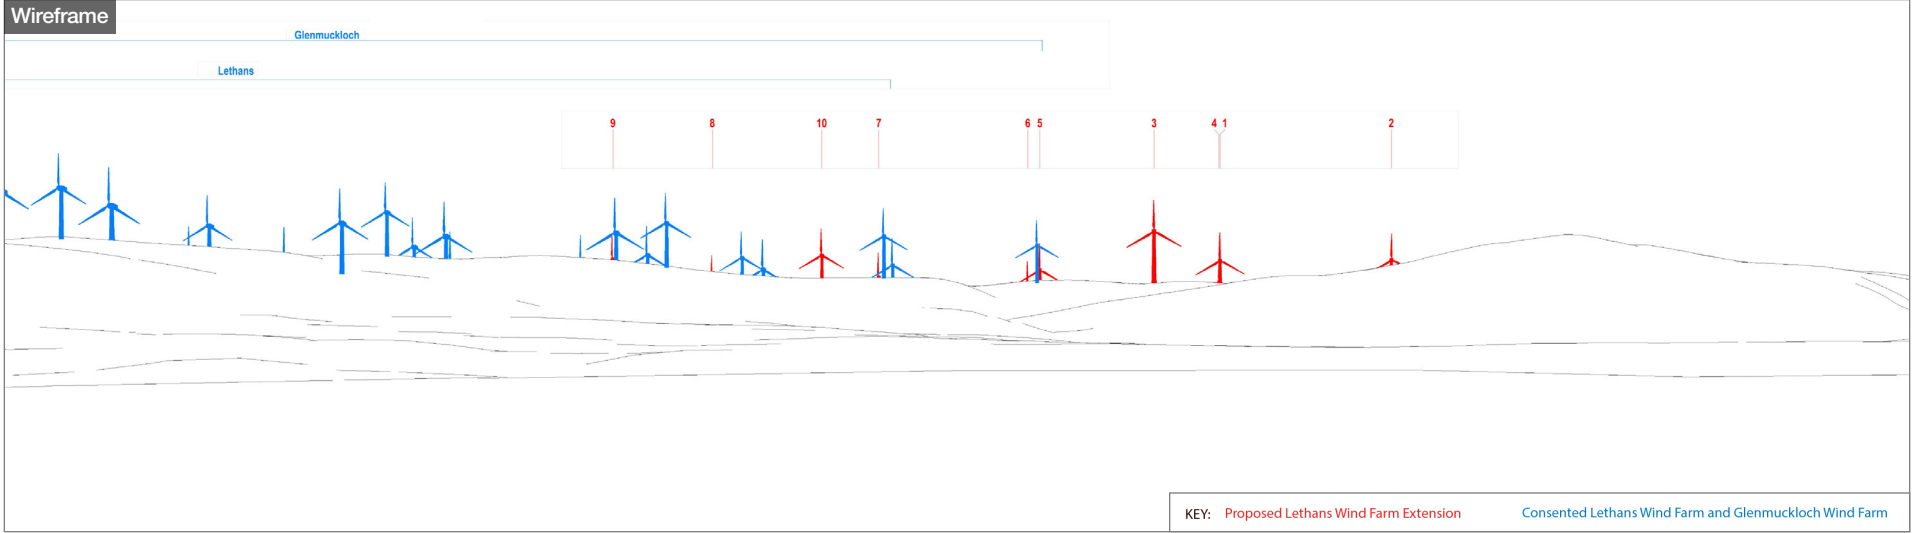

VIEW FROM: A76 west of Rigg Farm

Photomontage

Wireframe

KEY: Proposed Lethans Wind Farm Extension Consented Lethans Wind Farm and Glenmuckloch Wind Farm