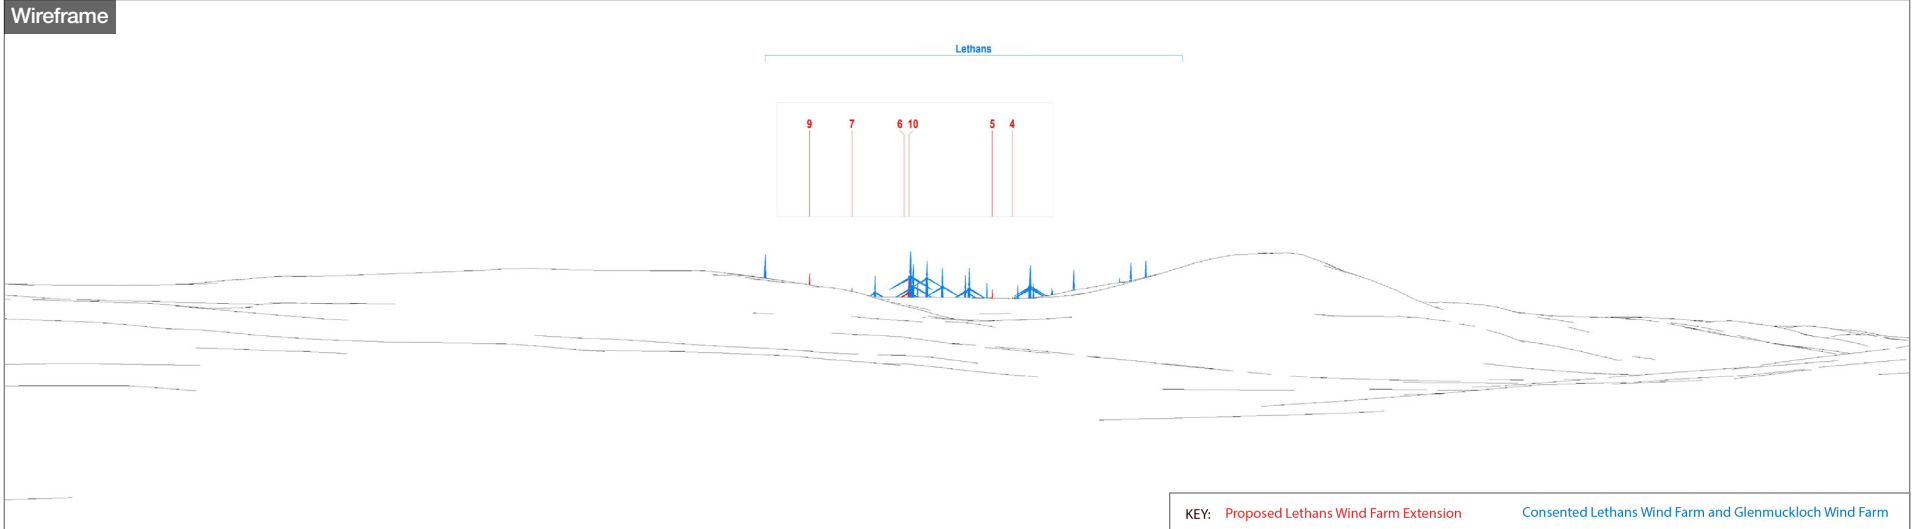

# VIEW FROM: A76 New Cumnock

Photomontage

Wireframe

KEY: Proposed Lethans Wind Farm Extension      Consented Lethans Wind Farm and Glenmuckloch Wind Farm