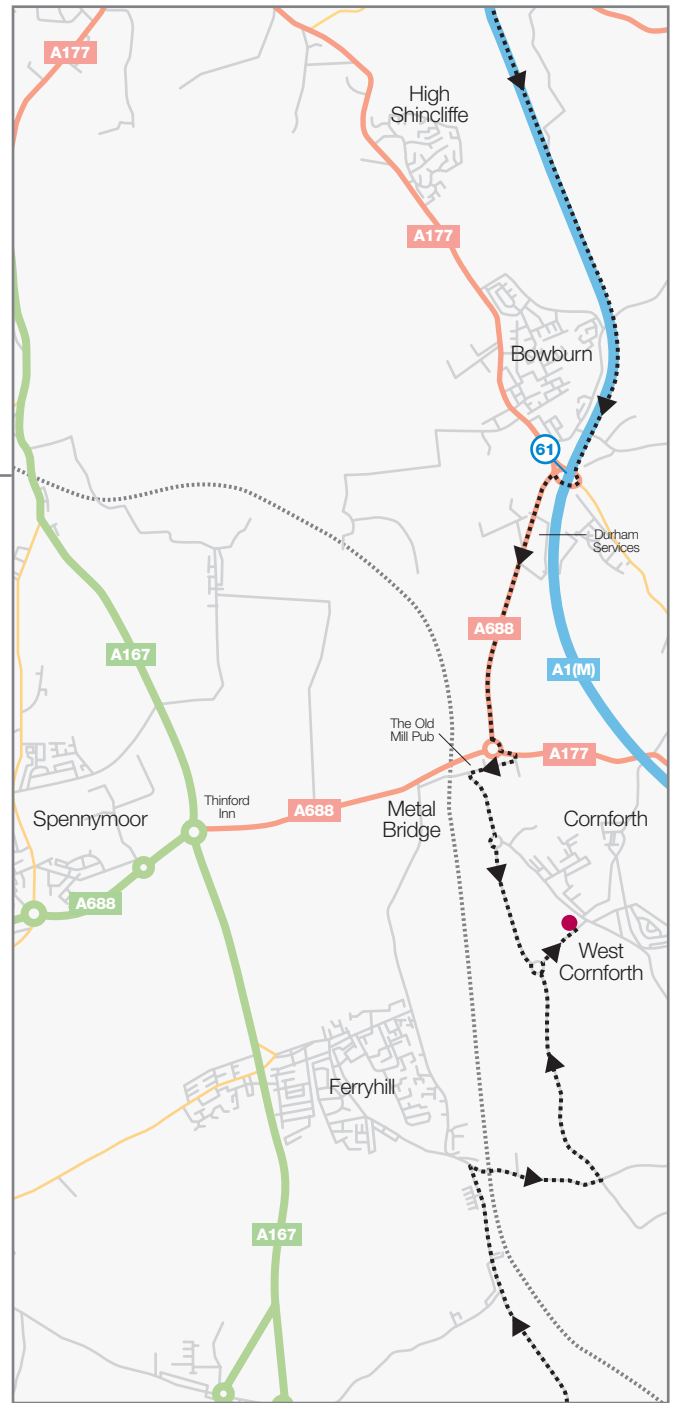

How to find our... **West Cornforth Plant & Transport Offices and Workshops**

Banks Group

West Cornforth, Ferryhill,
County Durham, DL17 9EU

T: 0844 209 1515

F: 0844 209 1565

W: www.banksgroup.co.uk

E: enquiries@banksgroup.co.uk

Directions from North

Southbound A1(M)
Exit Junction 61 onto A688 (second exit)
Take first exit at roundabout onto A177
300m - Turn right
(Pass The Old Mill Pub on right)
300m - Turn left
500m - 2nd exit at roundabout
Pass under railway bridge - long up hill
500m - Take first exit at roundabout
200m - Turn left into the workshops

Directions from South

Northbound A1(M)
Exit Junction 60 onto A689 (Bishop Auckland)
200m - Turn right towards Ferryhill
2km - 'T' junction turn right
1km - 'T' junction turn right
(Over railway bridge)
1km - Turn left at crossroads
1km - Pass chimneys/quarry on the left
500m - Take second exit at roundabout
200m - Turn left into the workshops