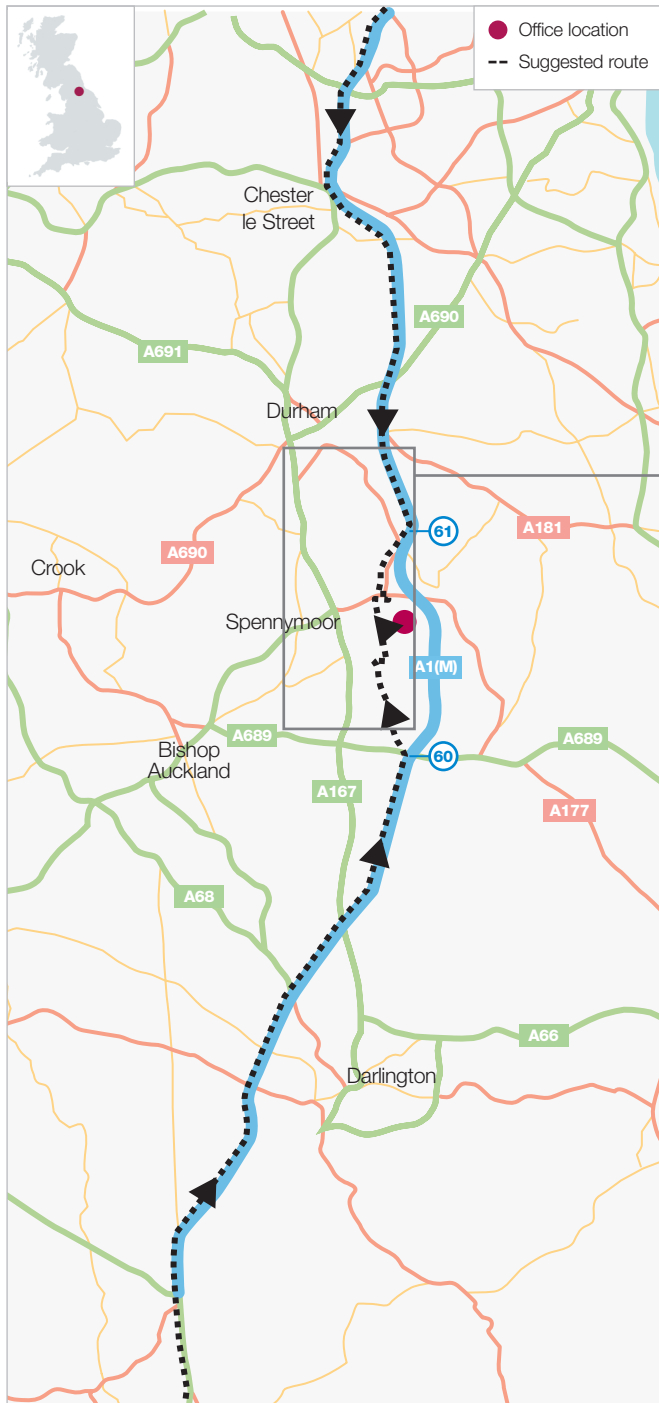

How to find our... **West Cornforth Plant & Transport Offices and Workshops**

Banks Group

West Cornforth, Ferryhill,
County Durham, DL17 9EU

T: 0844 209 1515

F: 0844 209 1565

W: www.banksgroup.co.uk

E: enquiries@banksgroup.co.uk

Directions from North

Southbound A1(M)
Exit Junction 61 onto A688 (second exit)
Take first exit at roundabout onto A177
300m - Turn right
(Pass The Old Mill Pub on right)
300m - Turn left
500m - 2nd exit at roundabout
Pass under railway bridge - long up hill
500m - Take first exit at roundabout
200m - Turn left into the workshops

Directions from South

Northbound A1(M)
Exit Junction 60 onto A689 (Bishop Auckland)
200m - Turn right towards Ferryhill
2km - 'T' junction turn right
1km - 'T' junction turn right
(Over railway bridge)
1km - Turn left at crossroads
1km - Pass chimneys/quarry on the left
500m - Take second exit at roundabout
200m - Turn left into the workshops