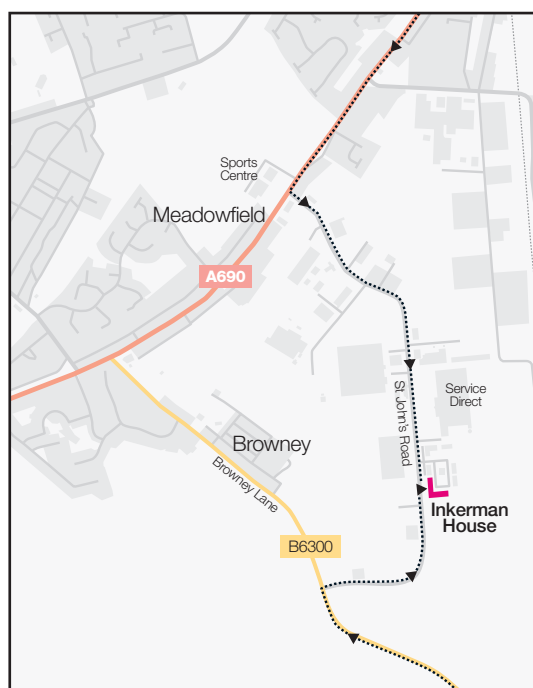

How to find our...
Head Office: Inkerman House

Banks Group

Inkerman House, St John's Road,
Meadowfield, Durham DH7 8XL

T: 0844 209 1515

F: 0844 209 1565

W: www.banksgroup.co.uk

E: enquiries@banksgroup.co.uk

Directions from North

Southbound A1(M) • Exit Junction 62 onto A690 (Crook) • Follow A690 through city centre • Continue on A690 at A167 junction (Nevilles Cross) • After passing Meadowfield road sign turn left onto St John's Road (opposite sports centre, signposted Meadowfield Industrial Estate) • Follow St John's Road around right hand bend for 800m • Pass 'Service Direct' on left • Turn left into Inkerman House

Directions from South

Northbound A1(M) • Exit Junction 61 onto A688 (Durham Services) • Staying on the A688 take the second exit on roundabout • Third exit at Thinford roundabout onto A167 • Follow A167 until you cross River Wear • Turn left onto B6300 • Follow B6300 for 1.5km • Turn right onto St John's Road (signposted Meadowfield Industrial Estate) • Follow St John's Road around left hand bend 400m • Turn right into Inkerman House