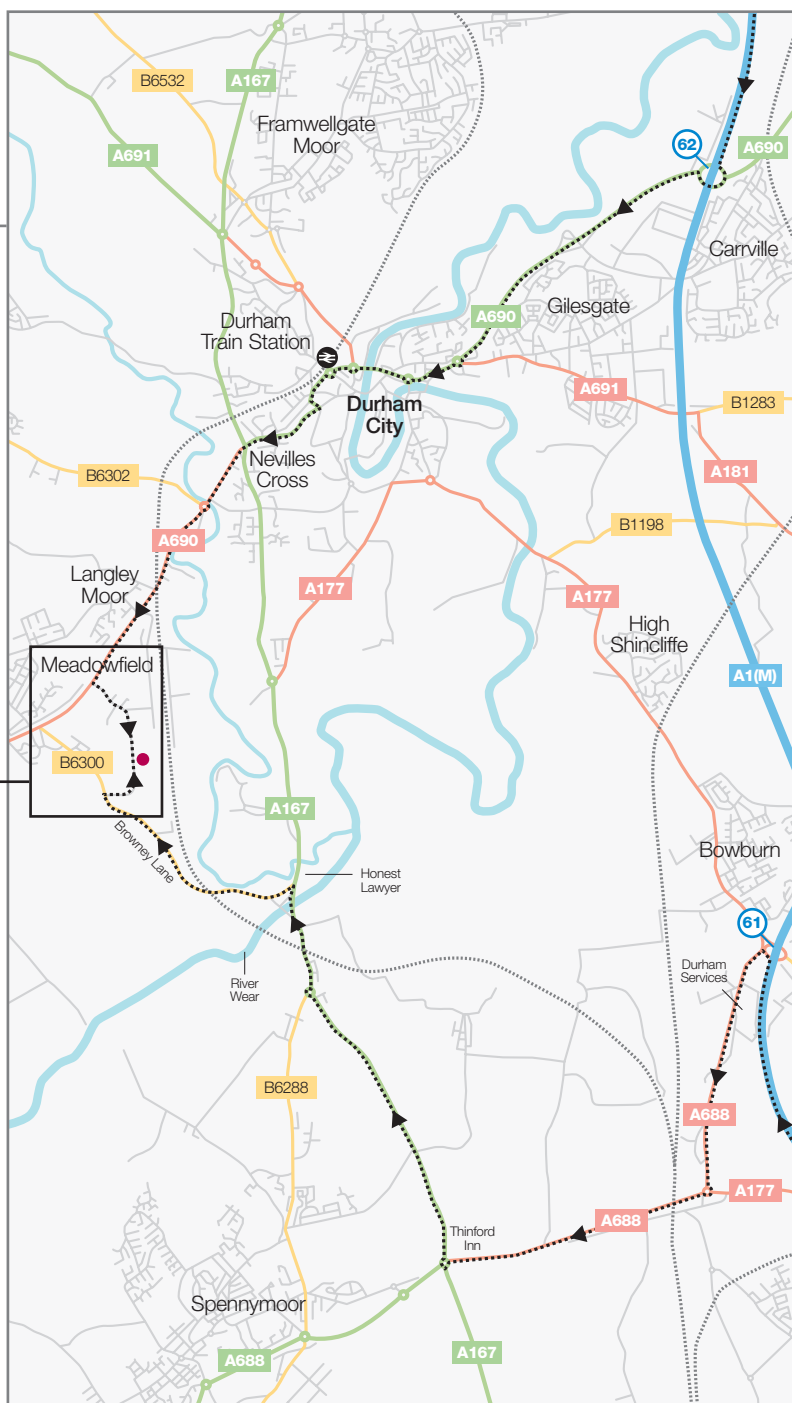

How to find our...
Head Office: Inkerman House

Banks Group

Inkerman House, St John's Road,
Meadowfield, Durham DH7 8XL

T: 0844 209 1515

F: 0844 209 1565

W: www.banksgroup.co.uk

E: enquiries@banksgroup.co.uk

Directions from North

Southbound A1(M) • Exit Junction 62 onto A690 (Crook) • Follow A690 through city centre • Continue on A690 at A167 junction (Nevilles Cross) • After passing Meadowfield road sign turn left onto St John's Road (opposite sports centre, signposted Meadowfield Industrial Estate) • Follow St John's Road around right hand bend for 800m • Pass 'Service Direct' on left • Turn left into Inkerman House

Directions from South

Northbound A1(M) • Exit Junction 61 onto A688 (Durham Services) • Staying on the A688 take the second exit on roundabout • Third exit at Thinford roundabout onto A167 • Follow A167 until you cross River Wear • Turn left onto B6300 • Follow B6300 for 1.5km • Turn right onto St John's Road (signposted Meadowfield Industrial Estate) • Follow St John's Road around left hand bend 400m • Turn right into Inkerman House