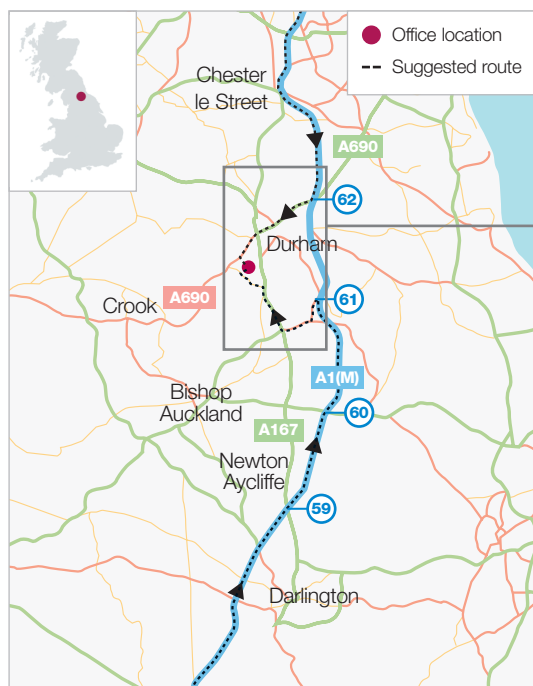

How to find our...
Head Office: Inkerman House

Banks Group

Inkerman House, St John's Road,
Meadowfield, Durham DH7 8XL

T: 0844 209 1515

F: 0844 209 1565

W: www.banksgroup.co.uk

E: enquiries@banksgroup.co.uk

Directions from North

Southbound A1(M) • Exit Junction 62 onto A690 (Crook) • Follow A690 through city centre • Continue on A690 at A167 junction (Nevilles Cross) • After passing Meadowfield road sign turn left onto St John's Road (opposite sports centre, signposted Meadowfield Industrial Estate) • Follow St John's Road around right hand bend for 800m • Pass 'Service Direct' on left • Turn left into Inkerman House

Directions from South

Northbound A1(M) • Exit Junction 61 onto A688 (Durham Services) • Staying on the A688 take the second exit on roundabout • Third exit at Thinford roundabout onto A167 • Follow A167 until you cross River Wear • Turn left onto B6300 • Follow B6300 for 1.5km • Turn right onto St John's Road (signposted Meadowfield Industrial Estate) • Follow St John's Road around left hand bend 400m • Turn right into Inkerman House